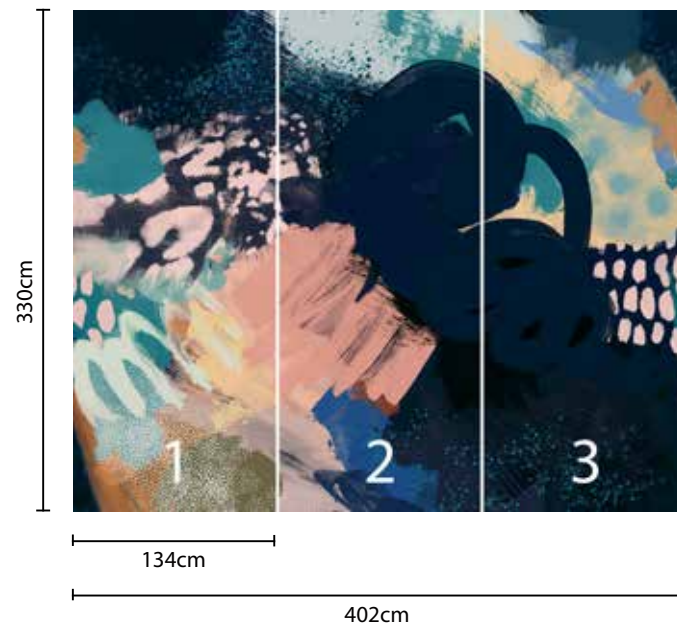

DIGITAL WALL MURALS ELBE ORIGINAL

Available in two height options, **sold as a set of three panels**. Each panel features a 10cm bleed at the top and bottom, and a 1cm bleed on each side.

OPTION 01

Pattern Repeat:

V: n/a cm x H: 402cm approx
not including bleed

Panel Size:

V: 270 cm x H:134cm approx
not including bleed

OPTION 02

Pattern Repeat:

V: n/a cm x H: 402cm approx
not including bleed

Panel Size:

V: 330 cm x H:134cm approx
not including bleed