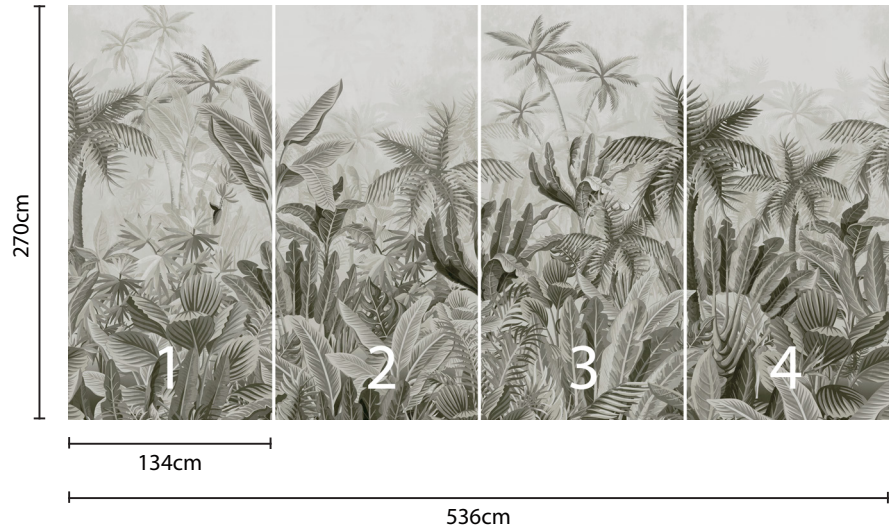

DIGITAL WALL MURALS PALM GROVE ASH

Available in two height options, **sold as a set of four panels**. Each panel features a 10cm bleed at the top and bottom, and a 1cm bleed on each side.

OPTION 01

Pattern Repeat:

V: n/a cm x H: 536cm approx
not including bleed

Panel Size:

V: 270 cm x H:134cm approx
not including bleed

OPTION 02

Pattern Repeat:

V: n/a cm x H: 536cm approx
not including bleed

Panel Size:

V: 330 cm x H:134cm approx
not including bleed