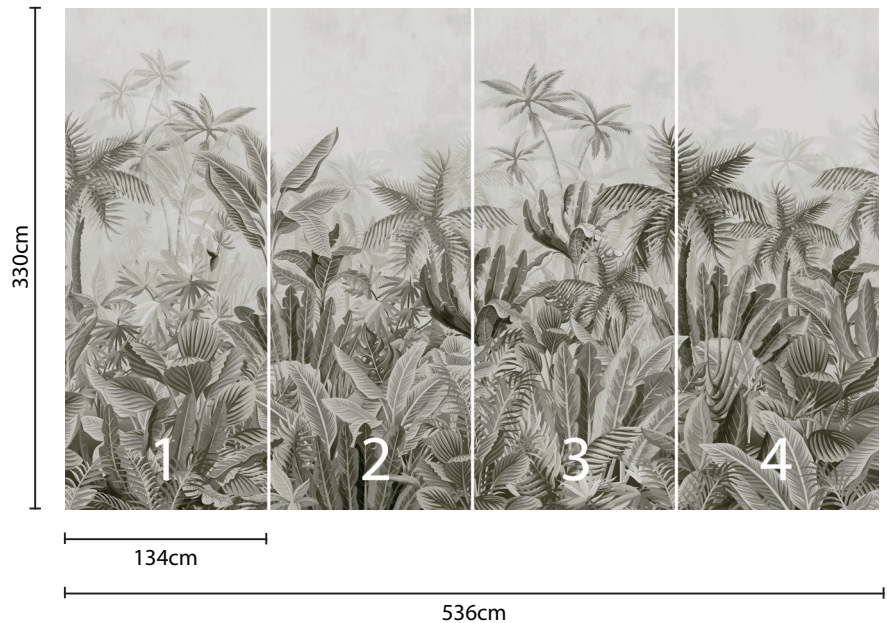

DIGITAL WALL MURALS PALM GROVE ASH

Available in two height options, **sold as a set of four panels**. Each panel features a 10cm bleed at the top and bottom, and a 1cm bleed on each side.

OPTION 01

Pattern Repeat:

V: n/a cm x H: 536cm approx
not including bleed

Panel Size:

V: 270 cm x H:134cm approx
not including bleed

OPTION 02

Pattern Repeat:

V: n/a cm x H: 536cm approx
not including bleed

Panel Size:

V: 330 cm x H:134cm approx
not including bleed