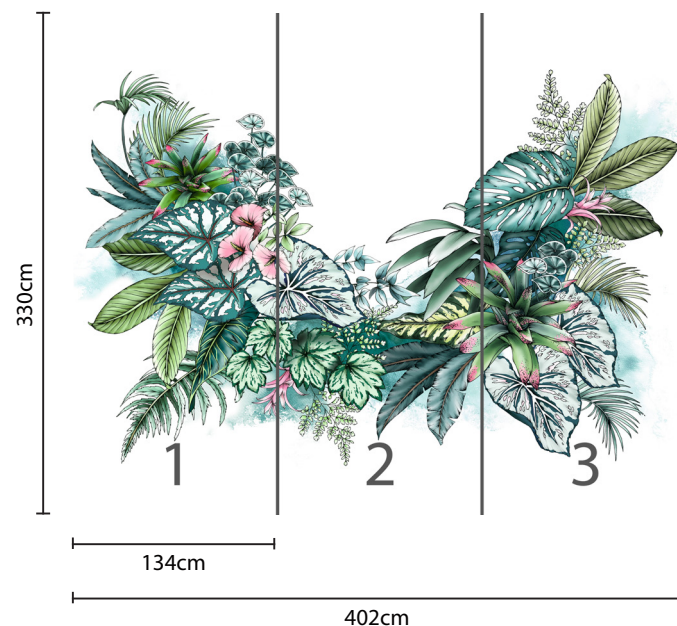

Panel Size:

V: 330 cm x H:134cm approx
not including bleed

Our digital wall murals are available to be printed onto any of our wall covering substrates. All printed on demand in Sydney using GREENGUARD Gold certified inks.

Each of our substrates is selected with commercial applications in mind:

- Flame retardant
- Durable
- 20 oz., Type II
- Anti-mildew
- Antimicrobial