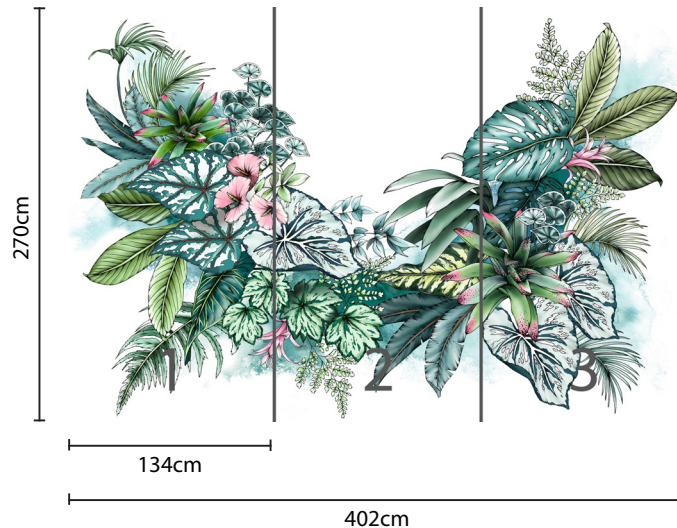

## DIGITAL WALL MURALS RAINFOREST ORIGINAL

*Typoflora*

Available in two height options, **sold as a set of three panels**. Each panel features a 10cm bleed at the top and bottom, and a 1cm bleed on each side.

#### Pattern Repeat:

V: n/a cm x H: 402cm approx  
*not including bleed*

#### Panel Size:

V: 270 cm x H:134cm approx  
*not including bleed*