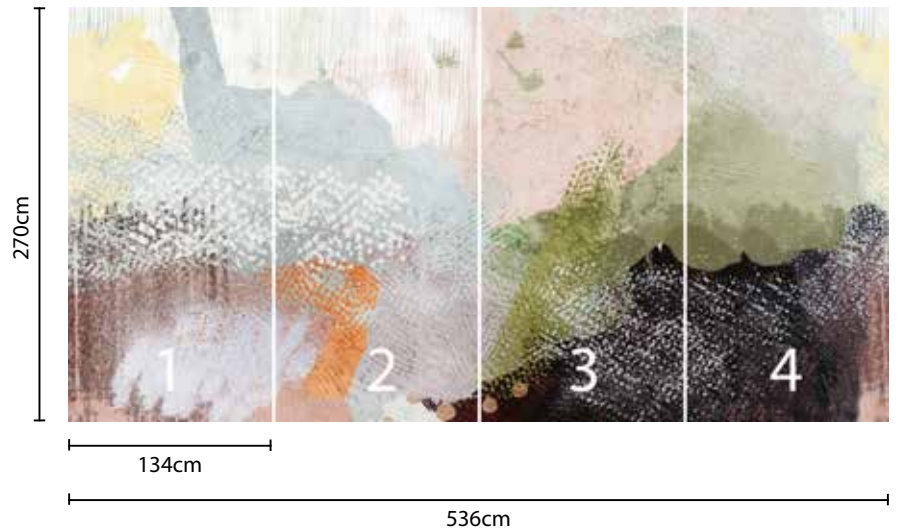

## DIGITAL WALL MURALS SEINE ORIGINAL

Available in two height options, **sold as a set of four panels**. Each panel features a 10cm bleed at the top and bottom, and a 1cm bleed on each side.

### OPTION 01

**Pattern Repeat:**

V: n/a cm x H: 536cm approx  
*not including bleed*

**Panel Size:**

V: 270 cm x H:134cm approx  
*not including bleed*

### OPTION 02

**Pattern Repeat:**

V: n/a cm x H: 536cm approx  
*not including bleed*

**Panel Size:**

V: 330 cm x H:134cm approx  
*not including bleed*

Our digital wall murals are available to be printed onto any of our wall covering substrates. All printed on demand in Sydney using GREENGUARD Gold certified inks.