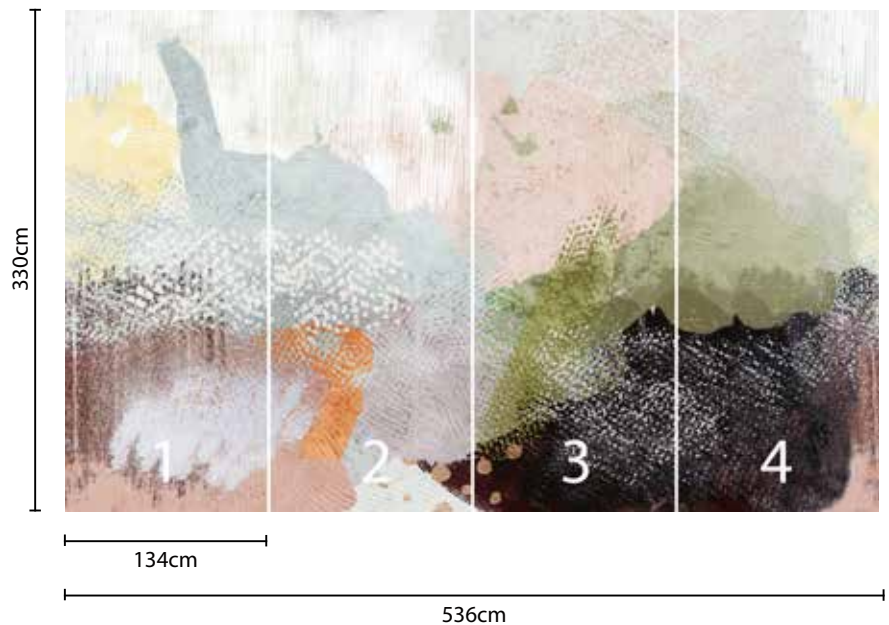

## DIGITAL WALL MURALS SEINE ORIGINAL

Available in two height options, **sold as a set of four panels**. Each panel features a 10cm bleed at the top and bottom, and a 1cm bleed on each side.

### OPTION 01

**Pattern Repeat:**

V: n/a cm x H: 536cm approx  
*not including bleed*

**Panel Size:**

V: 270 cm x H:134cm approx  
*not including bleed*

### OPTION 02

**Pattern Repeat:**

V: n/a cm x H: 536cm approx  
*not including bleed*

**Panel Size:**

V: 330 cm x H:134cm approx  
*not including bleed*

Our digital wall murals are available to be printed onto any of our wall covering substrates. All printed on demand in Sydney using GREENGUARD Gold certified inks.