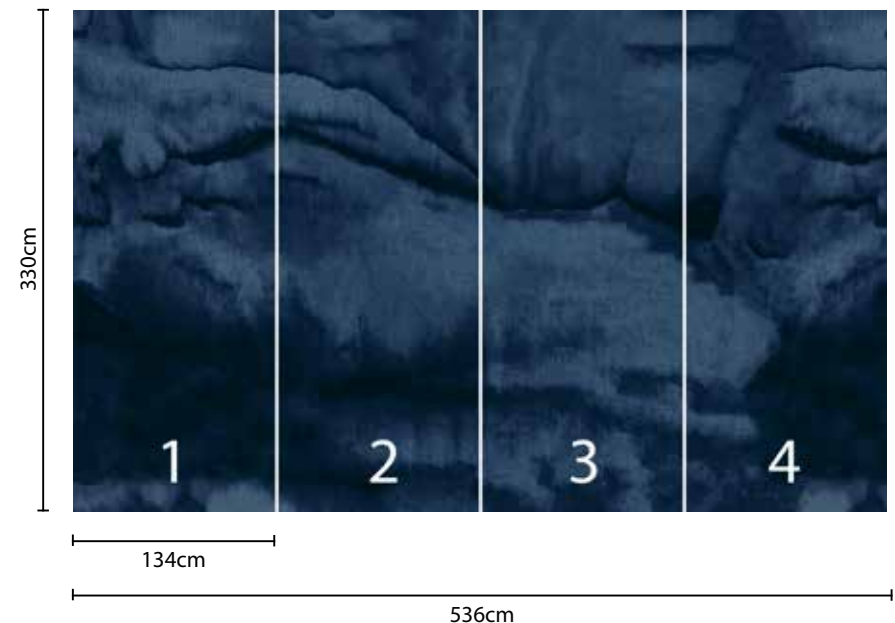

DIGITAL WALL MURALS STORM INDIGO

Available in two height options, **sold as a set of four panels**. Each panel features a 10cm bleed at the top and bottom, and a 1cm bleed on each side.

OPTION 01

Pattern Repeat:

V: n/a cm x H: 536cm approx
not including bleed

Panel Size:

V: 270 cm x H:134cm approx
not including bleed

OPTION 02

Pattern Repeat:

V: n/a cm x H: 536cm approx
not including bleed

Panel Size:

V: 330 cm x H:134cm approx
not including bleed