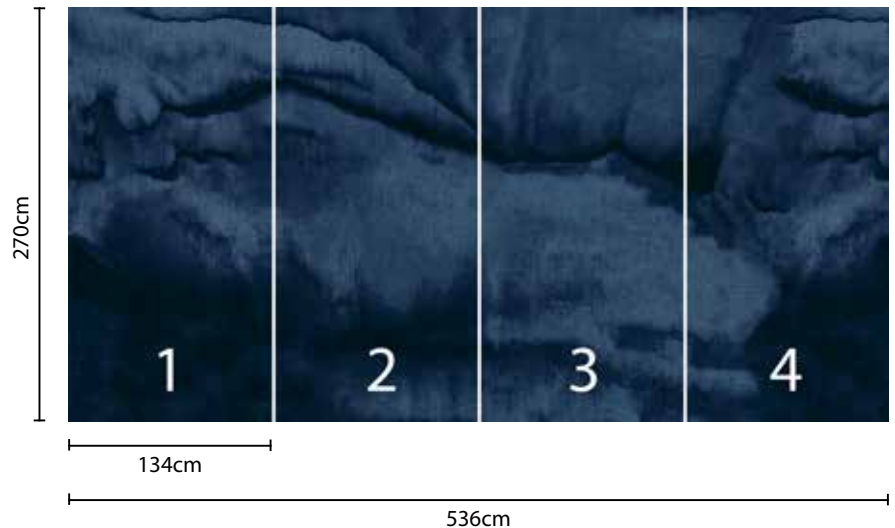

DIGITAL WALL MURALS STORM INDIGO

Available in two height options, **sold as a set of four panels**. Each panel features a 10cm bleed at the top and bottom, and a 1cm bleed on each side.

OPTION 01

Pattern Repeat:

V: n/a cm x H: 536cm approx
not including bleed

Panel Size:

V: 270 cm x H:134cm approx
not including bleed

OPTION 02

Pattern Repeat:

V: n/a cm x H: 536cm approx
not including bleed

Panel Size:

V: 330 cm x H:134cm approx
not including bleed