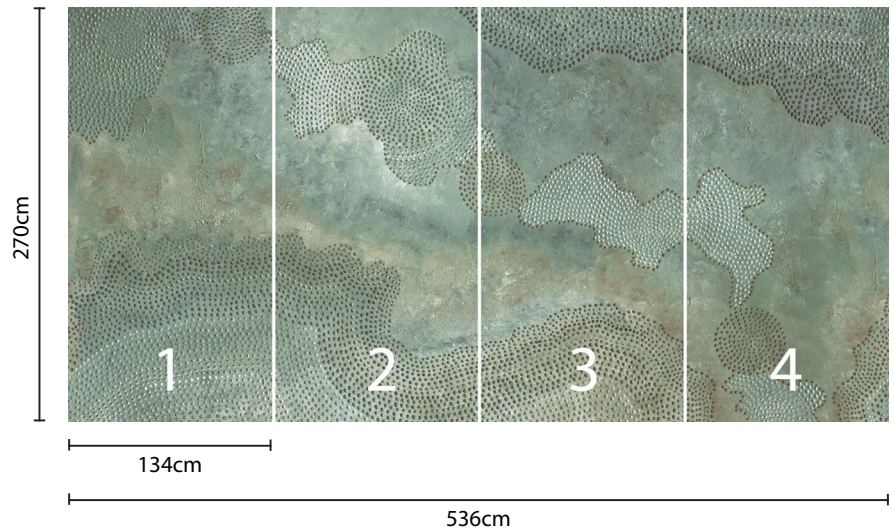

## DIGITAL WALL MURALS THE JOURNEY ATLAS

Lizzy Stageman

Available in two height options, **sold as a set of four panels**. Each panel features a 10cm bleed at the top and bottom, and a 1cm bleed on each side.

#### Pattern Repeat:

V: n/a cm x H: 536cm approx  
*not including bleed*

#### Panel Size:

V: 270 cm x H:134cm approx  
*not including bleed*