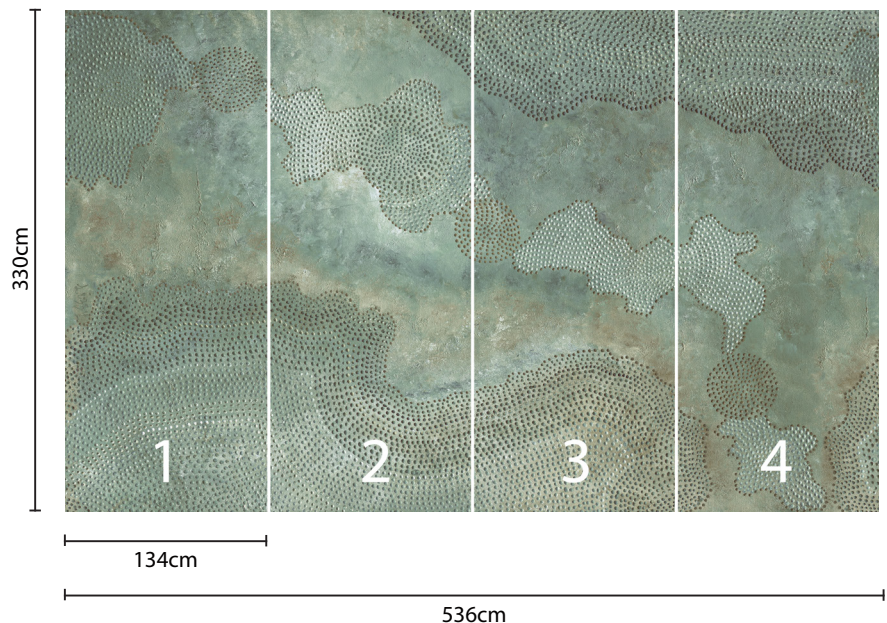

#### Pattern Repeat:

V: n/a cm x H: 536cm approx  
*not including bleed*

#### Panel Size:

V: 270 cm x H:134cm approx  
*not including bleed*

#### Panel Size:

V: 330 cm x H:134cm approx  
*not including bleed*

Our digital wall murals are available to be printed onto any of our wall covering substrates. All printed on demand in Sydney using GREENGUARD Gold certified inks.