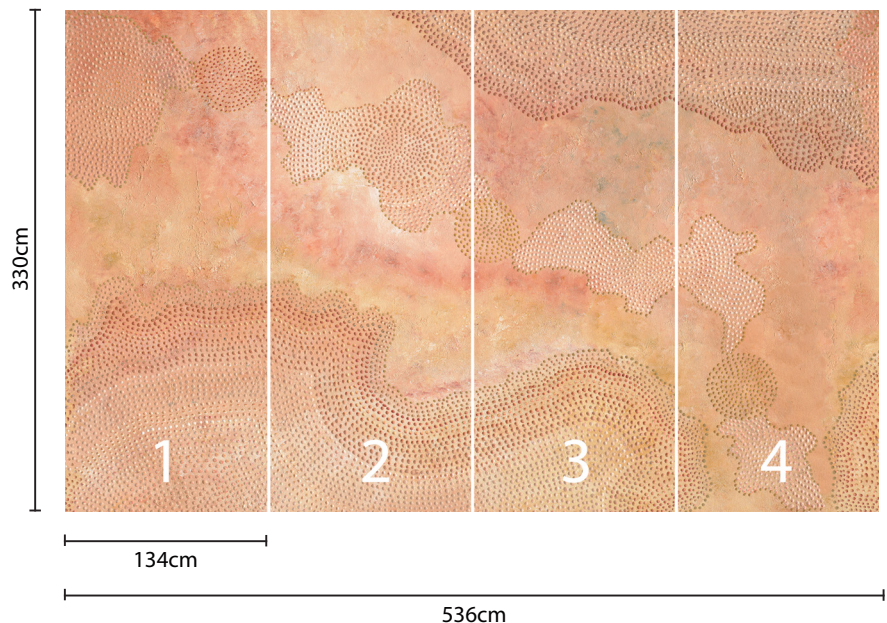

#### Pattern Repeat:

V: n/a cm x H: 536cm approx  
*not including bleed*

#### Panel Size:

V: 270 cm x H:134cm approx  
*not including bleed*

#### Panel Size:

V: 330 cm x H:134cm approx  
*not including bleed*

Our digital wall murals are available to be printed onto any of our wall covering substrates. All printed on demand in Sydney using GREENGUARD Gold certified inks.