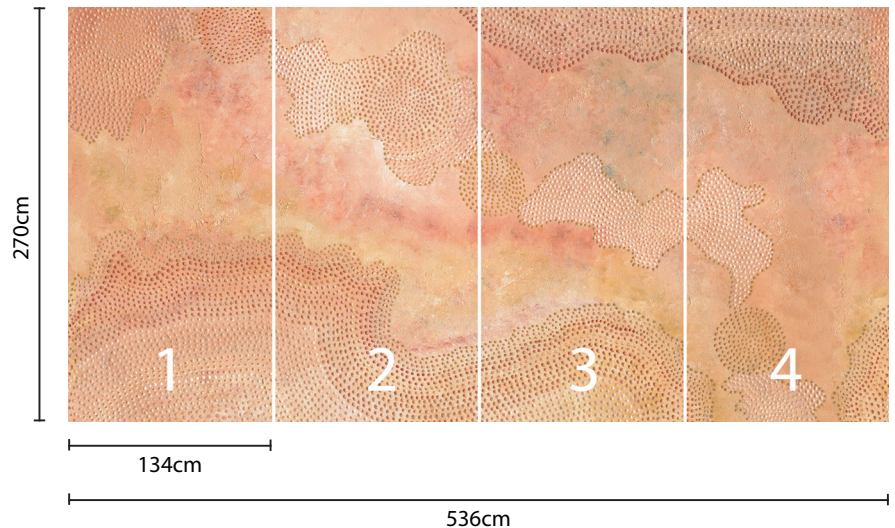

## DIGITAL WALL MURALS THE JOURNEY ORIGINAL

Lizzy Stageman

Available in two height options, **sold as a set of four panels**. Each panel features a 10cm bleed at the top and bottom, and a 1cm bleed on each side.

#### Pattern Repeat:

V: n/a cm x H: 536cm approx  
*not including bleed*

#### Panel Size:

V: 270 cm x H:134cm approx  
*not including bleed*