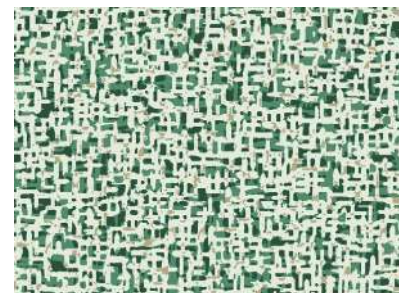

GOLDEN HOUR

Paperbark Summer

Gumleaf Gallery Tropical

Native Notes Chai

Herringbone Espresso

Melange Reed

Alta Gracia Maple

Riki Clay

Florence Espresso - Crypton Leather

Flex Nordic Ash

GREENSCAPE

Silver Dollars Eucalyptus

Gumleaf Gallery Sunrise

Sugar Bush Dusk

Colsie Moor

Lunara Ivy